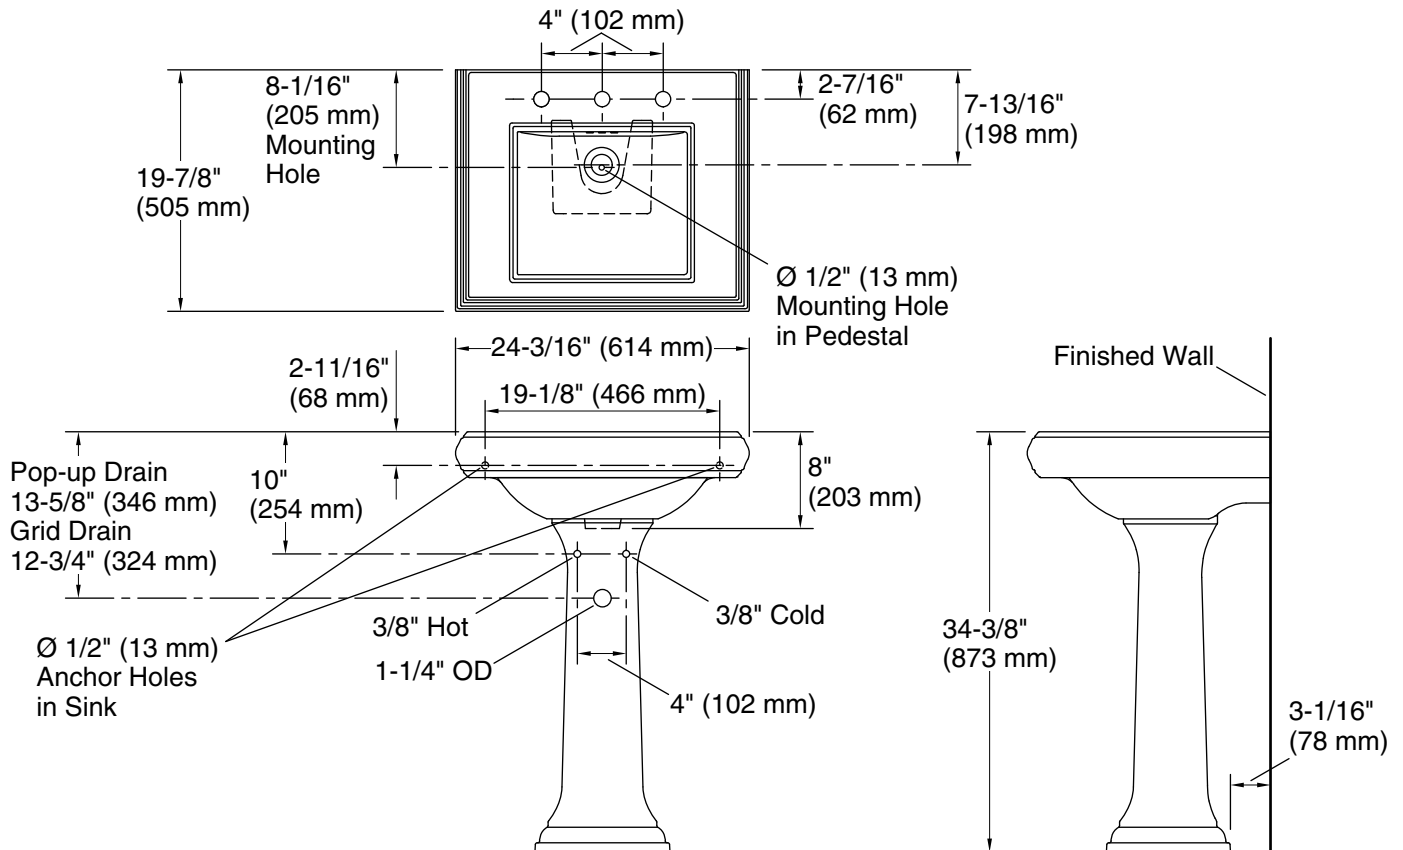

Features

- 8" (203 mm) widespread faucet holes.
- Refined rectangular basin.
- Overflow drain.
- Combination consists of the K-2239-8 basin and the K-2267 pedestal.
- Coordinates with other products in the Memoirs collection.

Material

- Fireclay.

Installation

- Pedestal.

Recommended Products/Accessories

- K-7605-P Angle Supply with Stop (pair)
- K-8998 P-Trap
- K-23726 Drain treatment
- K-23725 Cast iron cleaner

Optional Products/Accessories

- 1041816 Hardware kit, Hollow Wall

Included Components

Product consists of:

- K-2239-8 Pedestal/Console Table Bathroom Sink
- K-2267 Bathroom Sink Pedestal

Additional Components:

- Accessory pack
- Rubber pads

Technical Information

All product dimensions are nominal.

Bowl configuration:	Single
Installation:	Pedestal
Bowl area (Only):	Length: 15" (381 mm) Width: 13" (330 mm) Water depth: 4-1/2" (114 mm)
Number of deck holes:	3
Faucet hole spacing:	8" (203 mm)
Faucet hole(s):	1-3/8" (35 mm)
Drain hole:	1-3/4" (44 mm)